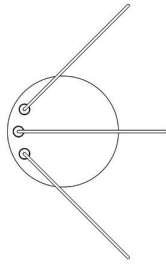

40039/3 Base with supports - Ciulifruli

design emiliana martinelli, atelier(s) alfonso femia, 2015

Base with supports for Ciulifruli lamps

40039/3 base with supports - ciulifruli

family:	ciulifruli	Body Color:	●
Designers:	Emiliana Martinelli, Atelier(s) Alfonso Femia	Body Materials:	stainless steel
Utilization:	indoor - outdoor		
Typology:	floor lamps		
Market:	This item is available in the following countries: EUROPE		

Dimensions

Width:	120 cm	Hole Diameter:	-
Height:	223 cm	Hole Depth:	-
Length:	-	Net weight:	50 Kg
Depth:	72		
Diameter:	60 (base) cm		

Device Specifications

Type of emission:	-	Power cable length:	-	Driver:	-
Power:	-	Steel cable length:	-	Power supply assembly:	-
Light output:	-	Glow Wire Test:	-	Power supply:	-
Beam angle:	-	Impact Resistance:	-	Type of dimming:	-
				Voltage:	-

used in

Ciulifruli

Ciulifruli

Dimensions

Width: 120 cm

Height: 223 cm

Length: -

Depth: 72

Diameter: 60 (base) cm

Hole Diameter: -

Hole Depth: -

Net weight: 50 Kg