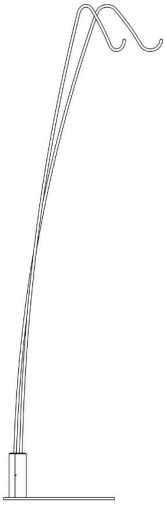

40039/3 Base with supports - Ciulifruli

design emiliana martinelli, atelier(s) alfonso femia, 2015

Base with supports for Ciulifruli lamps

40039/3 base with supports - ciulifruli

family:	ciulifruli	Body Color:	●
Designers:	Emiliana Martinelli, Atelier(s) Alfonso Femia	Body Materials:	stainless steel
Utilization:	indoor - outdoor		
Typology:	floor lamps		
Market:	This item is available in the following countries: EUROPE		

Dimensions

Width:	120 cm	Hole Diameter:	-
Height:	223 cm	Hole Depth:	-
Length:	-	Net weight:	50 Kg
Depth:	72		
Diameter:	60 (base) cm		

Device Specifications

Type of emission:	-	Power cable length:	-	Driver:	-
Power:	-	Steel cable length:	-	Power supply assembly:	-
Light output:	-	Glow Wire Test:	-	Power supply:	-
Beam angle:	-	Impact Resistance:	-	Type of dimming:	-
				Voltage:	-

used in

Ciulifruli

Ciulifruli

Dimensions

Width: 120 cm

Height: 223 cm

Length: -

Depth: 72

Diameter: 60 (base) cm

Hole Diameter: -

Hole Depth: -

Net weight: 50 Kg